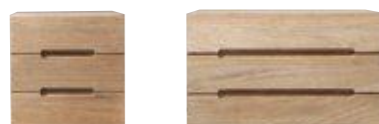

DOORS LARGE MODELS :

SUITABLE FOR REFERENCES: 5000 ,5010, 5015, 5020, 5110, 5115 - L 50 X D 2 X H 30 CM

EXAMPLE: STORAGE UNIT WITH DOORS
REF. OOAT & REF. OOBT

Natural teak as per price list. Optional oiled finishes +15%.
Accessories & Storage p94 – 101

EXAMPLE: BASIN UNIT WITH DRAWERS
REF. OOBT-1, REF. OOBT-2, REF. OOBT-3

DRAWER FRONTS

SUITABLE FOR REFERENCES: 5000, 5005, 5010, 5015, 5020, 5110, 5115

Ref. OOBT-2 > Ref. 5005

Ref. OBTB-2 > Ref. 5005

Ref. OBTO-2 > Ref. 5005

Ref. OBTS-2 > Ref. 5005

Ref. OBTS-3 > Ref. 5015

Ref. OBTSL-2 > Ref. 5005

Ref. OBTSL-3 > Ref. 5015

Ref. OBTT-2 > Ref. 5005

Ref. OBTR-2 > Ref. 5005

Ref. OBTR-3 > Ref. 5015

Natural teak as per price list. Optional oiled finishes +15%.
Accessories & Storage p94 – 101