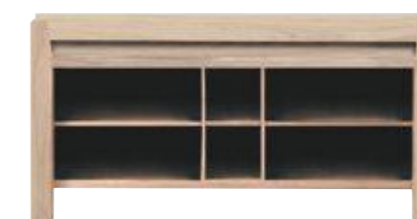

SOLID OAK
 D 55 x H 3 cm
Ref. 54061

BLUESTONE
 D 55 x H 3 cm
Ref. 54063

TWILIGHT
 D 55 x H 3 cm
Ref. 54066

ANSTRUDE
 D 55 x H 3 cm
Ref. 54068

WHITE CARRARA
 D 55 x H 3 cm
Ref. 54069

2 BASIN UNITS

UNIT WITH 2 DOORS
 L 133 x D 55 x H 75 cm
Ref. 52010