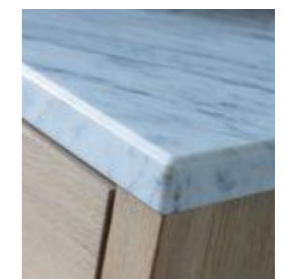

Natural teak as per price list. Optional oiled finishes +15%.
Accessories & Storage p94 – 101