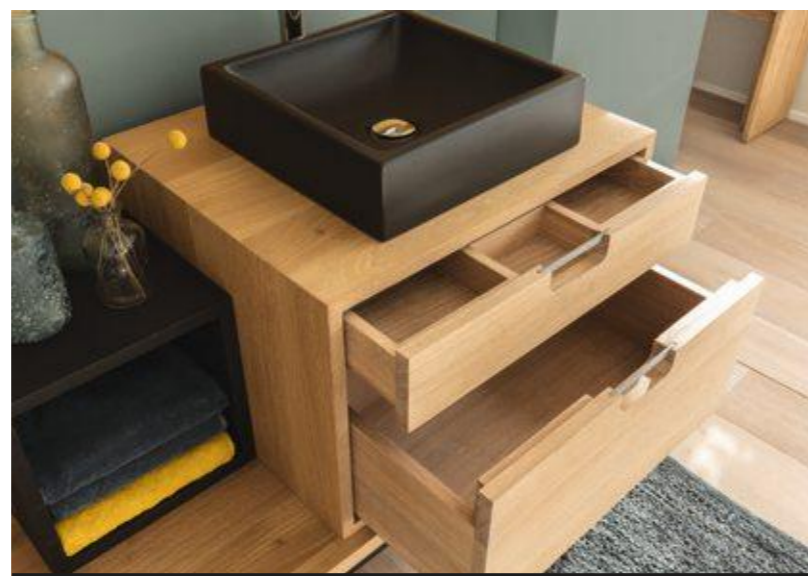

OPEN STORAGE

L 30 x P 30 x H 30 cm
Ref. 52512

OPEN STORAGE
(LANDSCAPE OR PORTRAIT)

L 40 x P 30 x H 30 cm
Ref. 52513